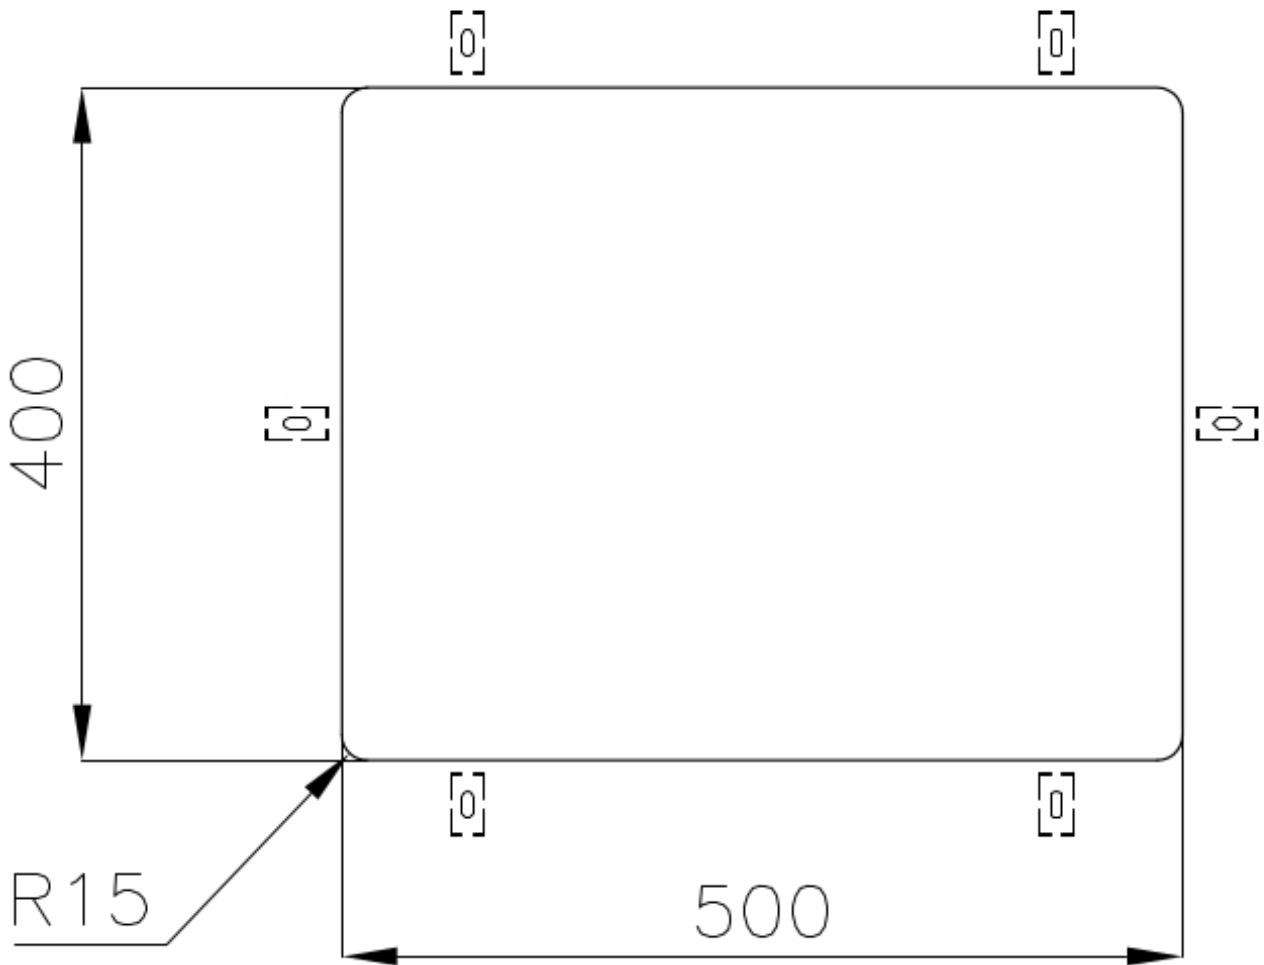

Sink KE - R15 Vintage

Kitchen Sinks

Code: 2155 880

DETAILS

Edge/Installation Type	Undermount
Material	AISI 304 stainless steel
Texture	Vintage
Base	60 cm
Dimensions	540x440 mm
Standard fittings	Fixing hooks, gasket, drain, overflow and siphon, boxed packing
Mixer holes	No standard holes
Built-in hole	View technical data sheet
Drainer	No

Width 54 cm

Bowl dimension 500x400mm

Number of bowls 1 bowl

Waste fitting 3,5" drain

FEATURES

VINTAGE The Vintage finish gives the product a long-lived and elegant look, creating a surface that does not fear scratches.

High thickness 1mm thick steel. A significant thickness, which guarantees the maximum sturdiness and durability.

Basket 3,5" waste fitting The drain is equipped with a large 3.5" drain, with the practical basket cap that prevents the discharge of solid parts.

Small radius Bowls with squared shapes with a modern design and an increased capacity, for a minimal aesthetics connected with an extreme practicality.

TECHNICAL DATA

Cut out size
Dimensioni per foratura top