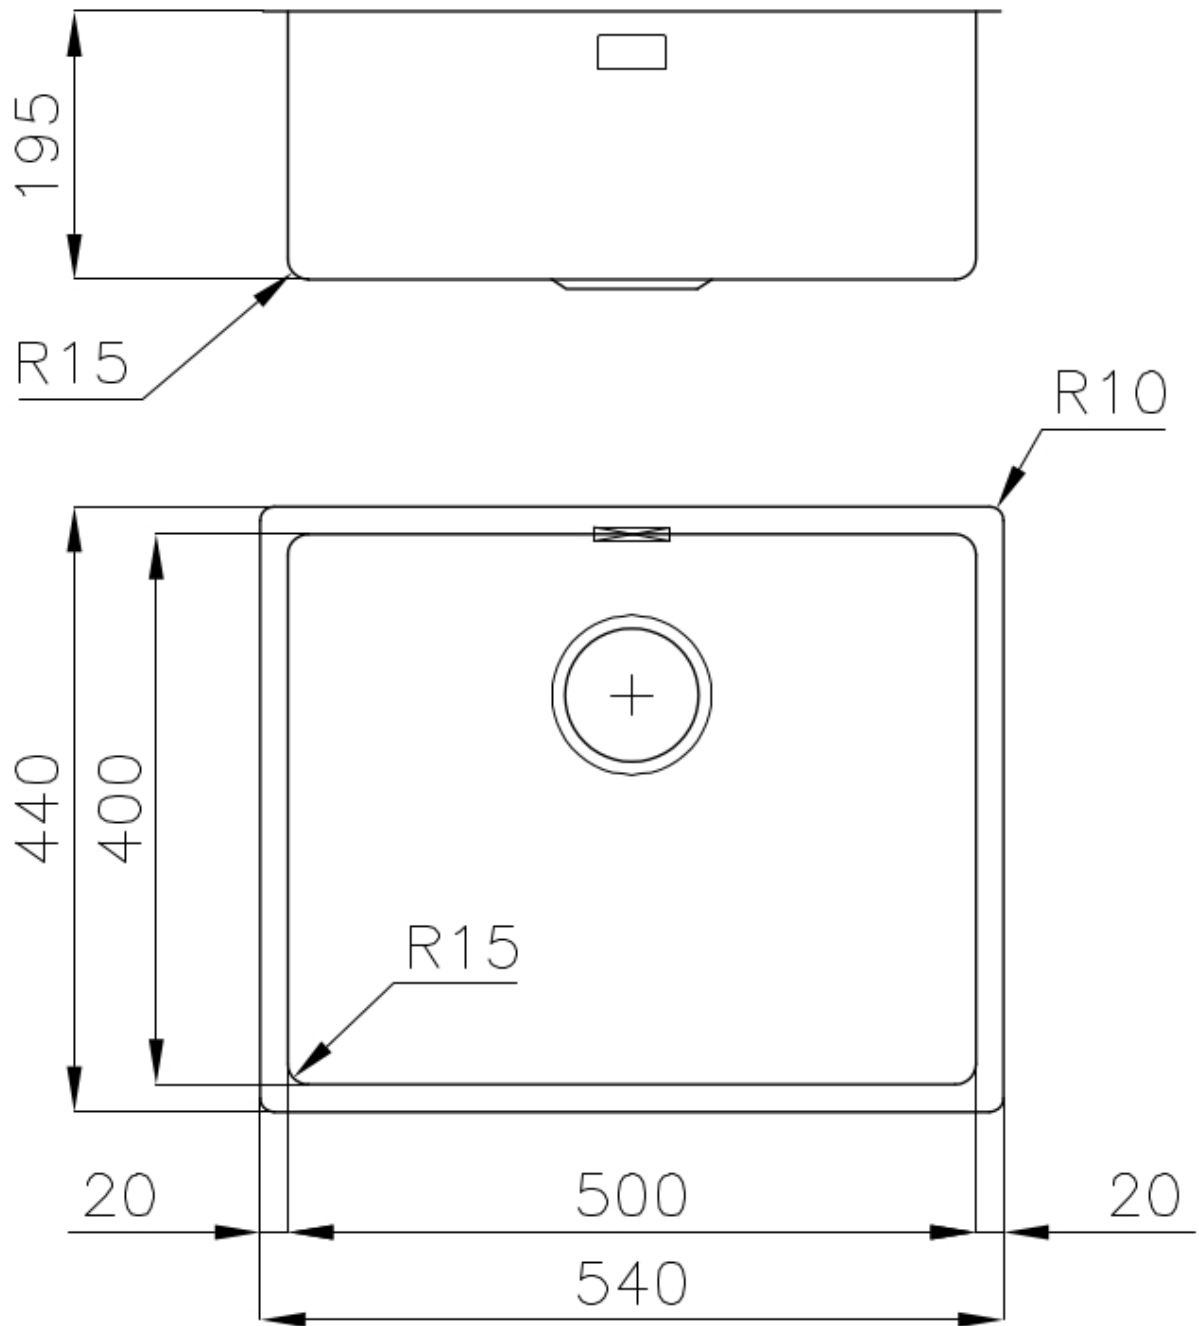

Sink KE - R15 Vintage

Kitchen Sinks

Code: 2155 880

DETAILS

Edge/Installation Type	Undermount
Material	AISI 304 stainless steel
Texture	Vintage
Base	60 cm
Dimensions	540x440 mm
Standard fittings	Fixing hooks, gasket, drain, overflow and siphon, boxed packing
Mixer holes	No standard holes
Built-in hole	View technical data sheet
Drainer	No

Width 54 cm

Bowl dimension 500x400mm

Number of bowls 1 bowl

Waste fitting 3,5" drain

FEATURES

VINTAGE The Vintage finish gives the product a long-lived and elegant look, creating a surface that does not fear scratches.

High thickness 1mm thick steel. A significant thickness, which guarantees the maximum sturdiness and durability.

Basket 3,5" waste fitting The drain is equipped with a large 3.5" drain, with the practical basket cap that prevents the discharge of solid parts.

Small radius Bowls with squared shapes with a modern design and an increased capacity, for a minimal aesthetics connected with an extreme practicality.

TECHNICAL DATA

Cut out size
Dimensioni per foratura top